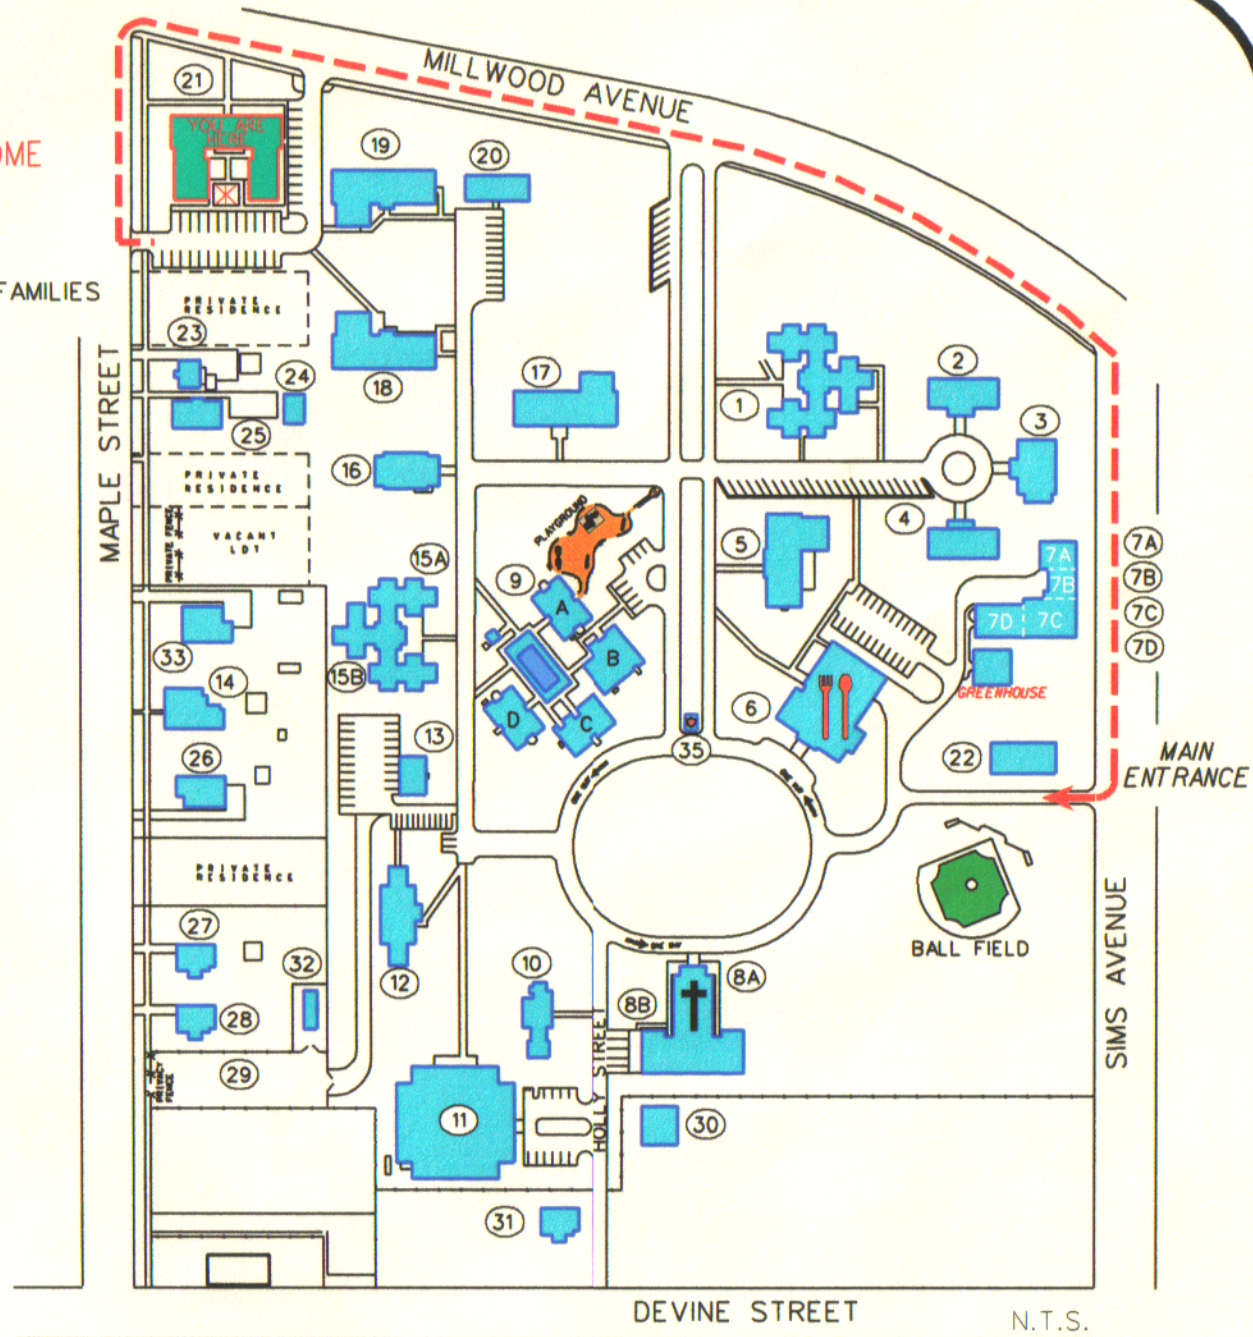

Epworth

CHILDREN'S HOME

2900 MILLWOOD AVENUE
COLUMBIA, S.C. 29205

- 1A. EPWORTH CENTER FOR CHILDREN, YOUTH & FAMILIES
- 1B. ROBERTS COTTAGE
- 2. DOUG GRAY COTTAGE
- 3. HAAS COTTAGE
- 4. CILE GRAY COTTAGE
- 5. CLINTON COTTAGE
- 6. W.E. SELLARS DINING HALL
- 7A. GROUNDS-INDUSTRIAL BLD.
- 7B. MAINTENANCE-INDUSTRIAL BLD.
- 7C. PRINT SHOP-INDUSTRIAL BLD.
- 7D. SUPPLY ROOM-INDUSTRIAL BLD.
- 8A. EPWORTH MEMORIAL CHURCH
- 8B. EARLY INTERVENTION CENTER
- 9. RUDOLPH C. BARNES LEARNING CENTER
- 10. 739 HOLLY STREET
- 11. WILLIAMS-BRICE ACTIVITIES CENTER (GYM)
- 12. ALLAN R. BROOME HEALTH CENTER
- 13. McNABB HOME
- 14. 830 MAPLE STREET
- 15A. ASBURY COTTAGE - HUTCHINS
- 15B. WESLEY COTTAGE - HUTCHINS
- 16. DANTZLER COTTAGE
- 17. ANDERSON COTTAGE
- 18. WADDELL COTTAGE
- 19. STOKES COTTAGE
- 20. STAFF APARTMENTS
- 21. R. HERMAN WRIGHT ADMINISTRATIVE BUILDING
- 22. 901 SIMS AVENUE
- 23. 926 MAPLE STREET
- 24. 924 MAPLE STREET
- 25. 922 MAPLE STREET
- 26. 826 MAPLE STREET
- 27. 810 MAPLE STREET
- 28. 802 MAPLE STREET
- 29. 800 MAPLE STREET (VACANT LOT)
- 30. 726 HOLLY STREET (UPSTAIRS)
- 31. 728 HOLLY STREET (DOWNSTAIRS)
- 32. 723 HOLLY STREET
- 33. METAL BUILDING
- 34. 902 MAPLE STREET
- 35. STORAGE BUILDING
- 35. SECURITY STATION

LOCATION MAP