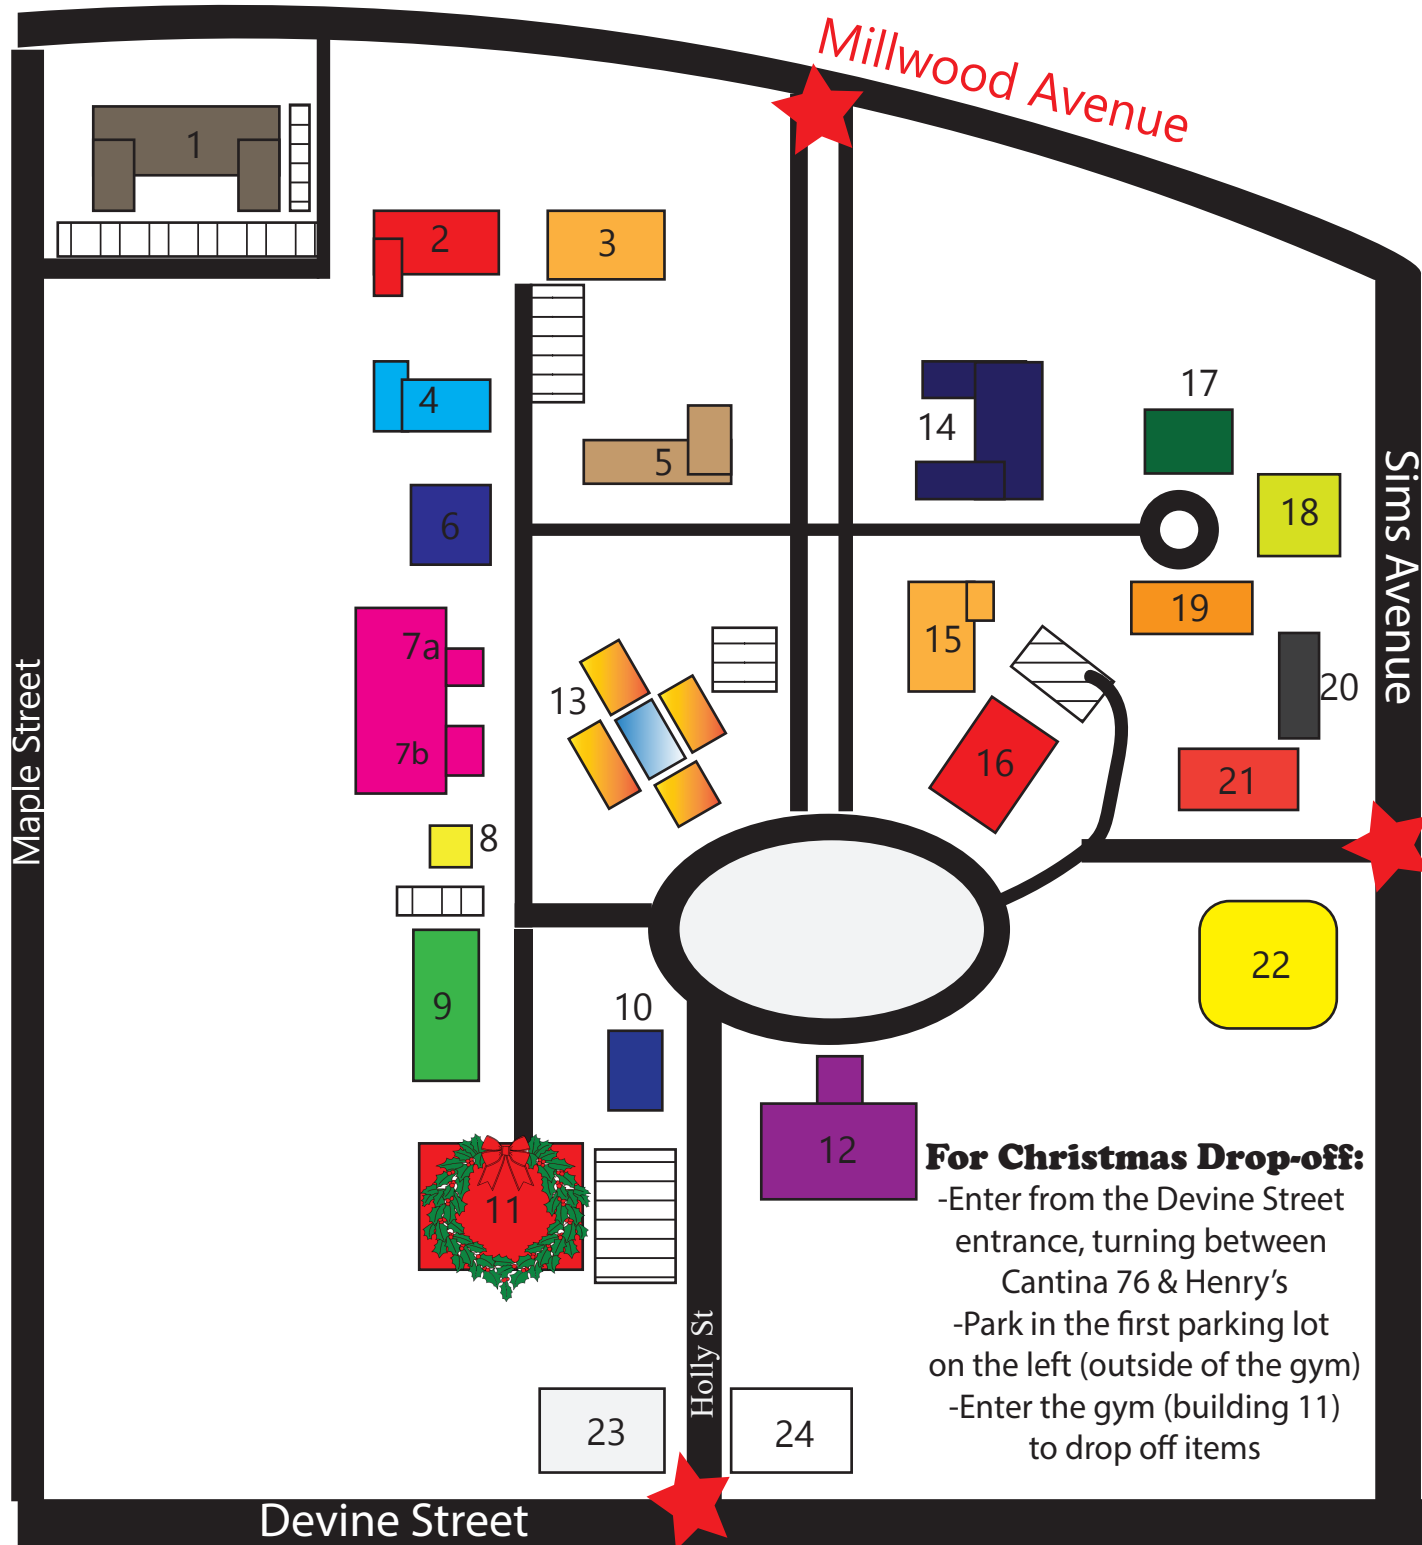

Epworth

Children's Home

1. Admin Building
2. Stokes Cottage
3. Staff Apartments
4. Waddell Cottage
5. Anderson Cottage
6. Dantzler Cottage
- 7a. Asbury Cottage
- 7b. Family Care Center
8. McNabb House
9. Health Center
10. President's House
11. Gymnasium
12. Epworth Memorial Church
13. Barnes Learning Center
14. Epworth Center
15. Clinton Cottage
16. Dining Hall
17. Doug Gray Cottage
18. Haas Cottage
19. Cile Gray Cottage
20. Maintenance Building
21. Staff Home
22. Recreational Field
23. Henry's
24. Cantina 76

 Parking  Campus Entrance

For Christmas Drop-off:
-Enter from the Devine Street entrance, turning between Cantina 76 & Henry's
-Park in the first parking lot on the left (outside of the gym)
-Enter the gym (building 11) to drop off items