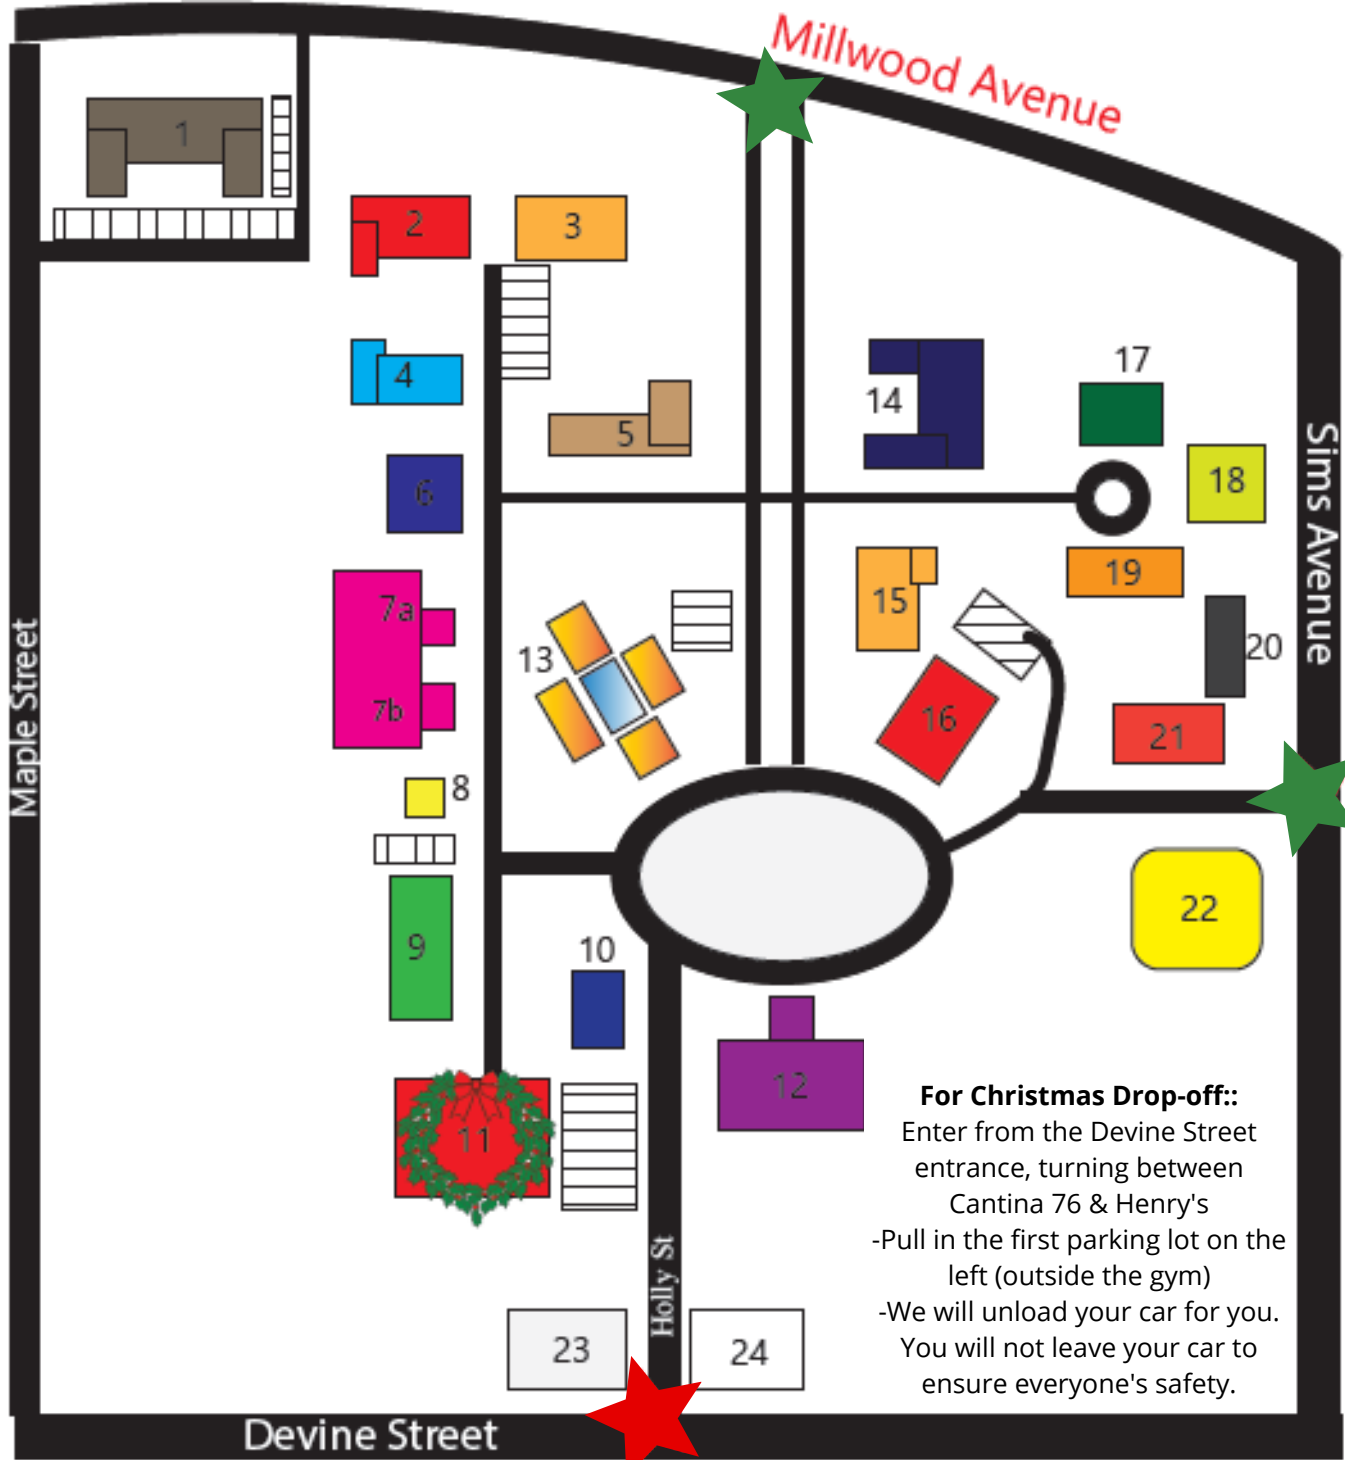

Epworth

Children's Home

- 1. Admin Building
- 2. Stokes Cottage
- 3. Staff Apartments
- 4. Waddell Cottage
- 5. Anderson Cottage
- 6. Dantzler Cottage
- 7a. Asbury Cottage
- 7b. Family Care Center
- 8. McNabb House
- 9. Health Center
- 10. President's House
- ★ 11. Gymnasium
- 12. Epworth Memorial Church
- 13. Barnes Learning Center
- 14. Epworth Center
- 15. Clinton Cottage
- 16. Dining Hall
- 17. Doug Gray Cottage
- 18. Haas Cottage
- 19. Cile Gray Cottage
- 20. Maintenance Building
- 21. Staff Home
- 22. Recreational Field
- 23. Henry's
- 24. Cantina 76

 Parking

 Campus Entrance

★ Christmas Drop-off Entrance

For Christmas Drop-off::
 Enter from the Devine Street entrance, turning between Cantina 76 & Henry's
 -Pull in the first parking lot on the left (outside the gym)
 -We will unload your car for you.
 You will not leave your car to ensure everyone's safety.

Christmas Drop-Off Street Address: 749 Holly Street, Columbia, SC 29205